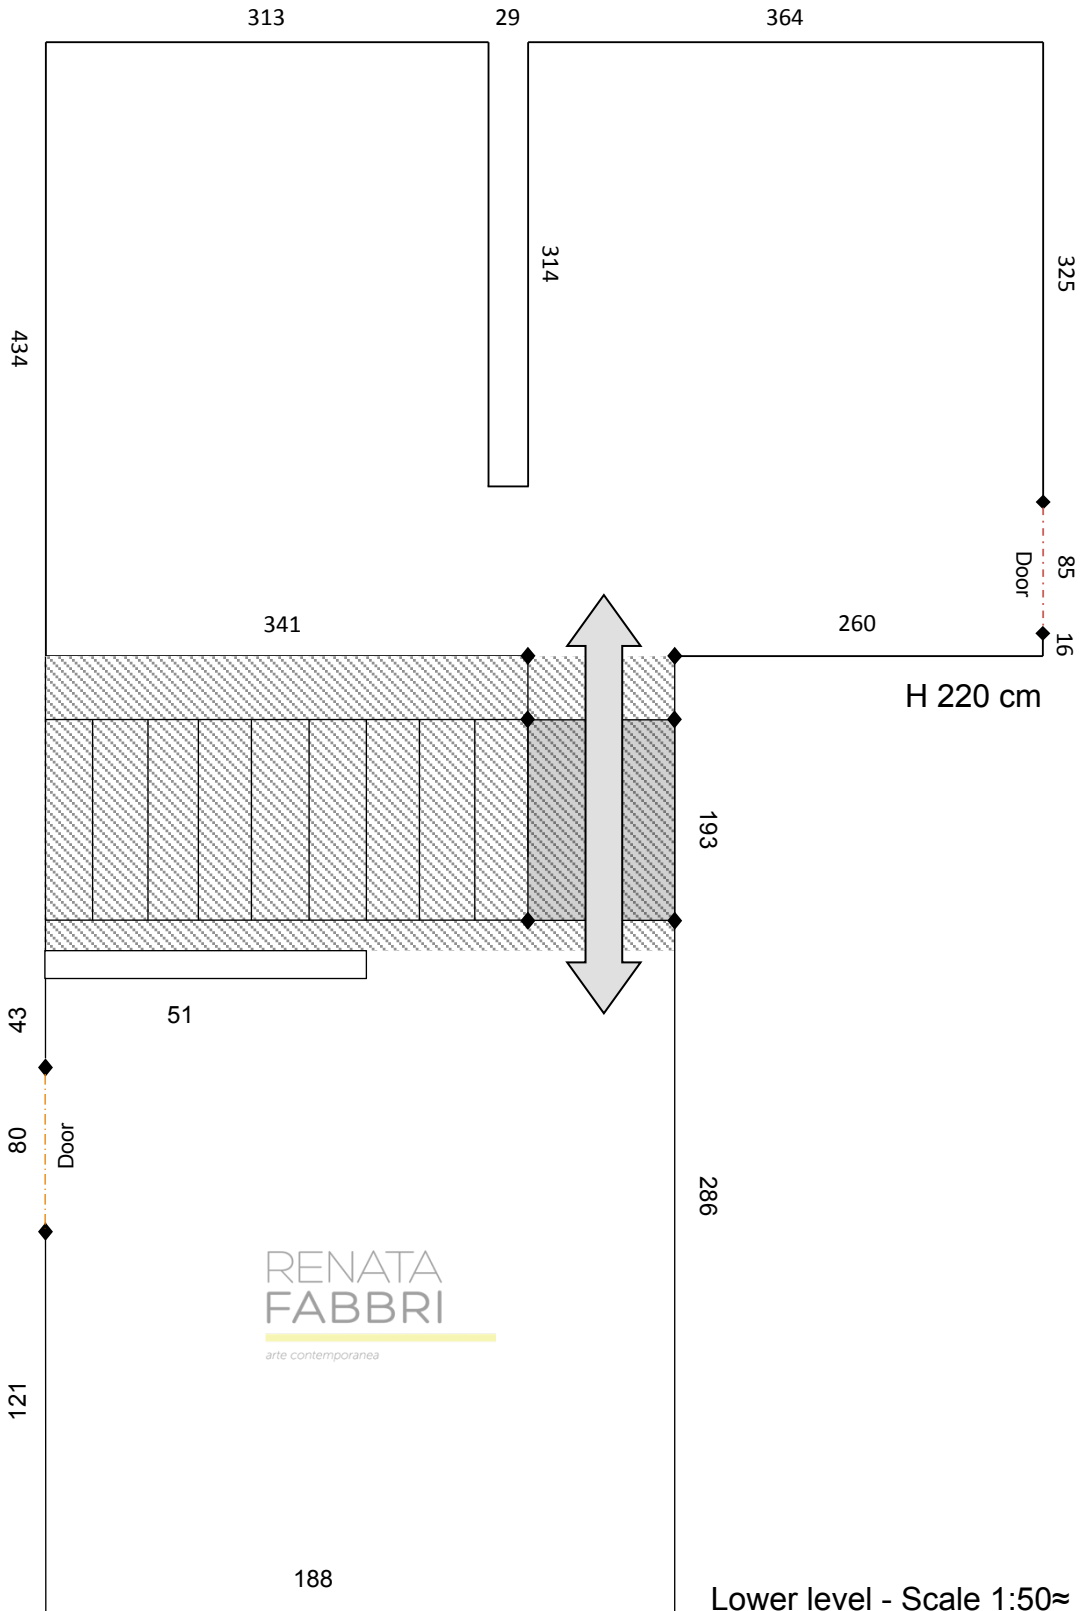

Main Entrance

234 cm  
window

122 cm

236 cm  
window

481 cm

RENATA  
FABBRI  
*arte contemporanea*

1014 cm

200 cm

261 cm

Stairs

Office

H 420 cm

366 cm

218 cm

Ground floor – Scale 1:50≈

235 cm

RENATA  
FABBRI  
arte contemporanea

Lower level - Scale 1:50≈